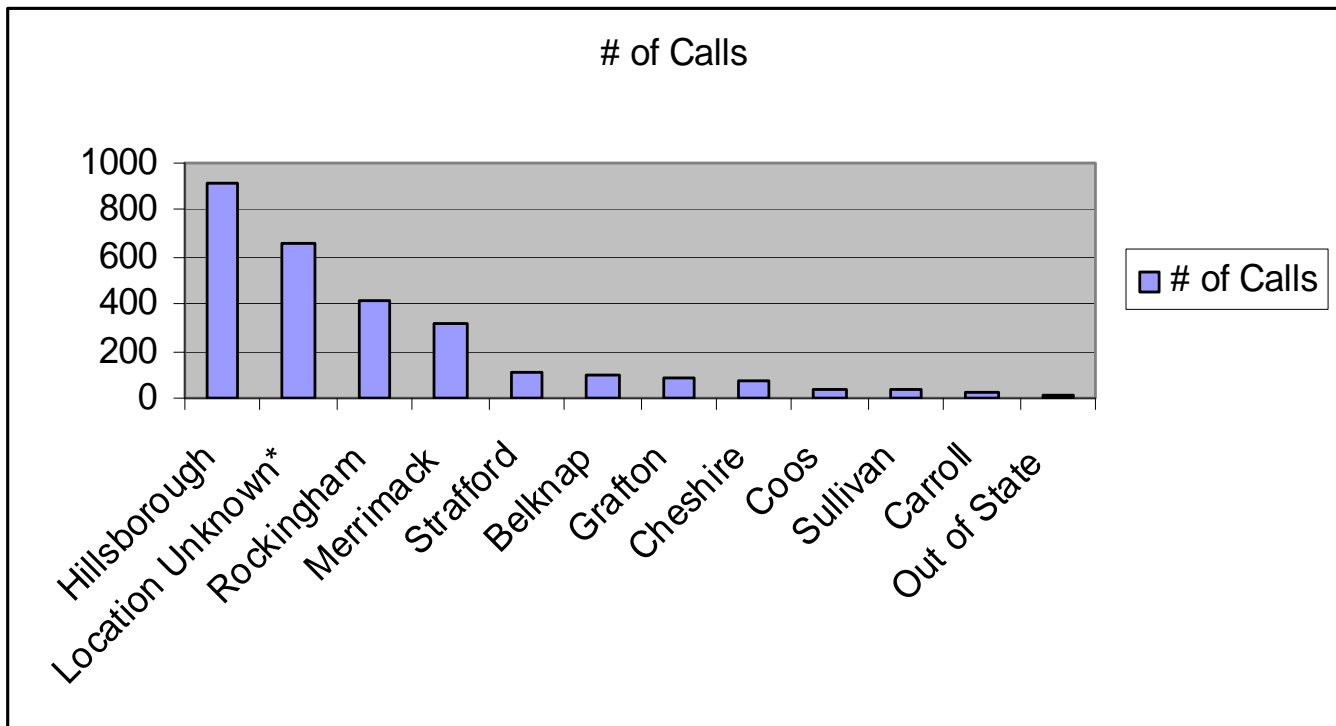

**2-1-1 NH**  
**Statistical Report**  
**Caller's County**  
**04/01/09 – 04/30/09**  
 Total Calls in Date Range: 2,752

\* Location not recorded as these calls were General Inquiries, 411 Calls, Hang-Ups, Wrong Numbers and Static Calls.