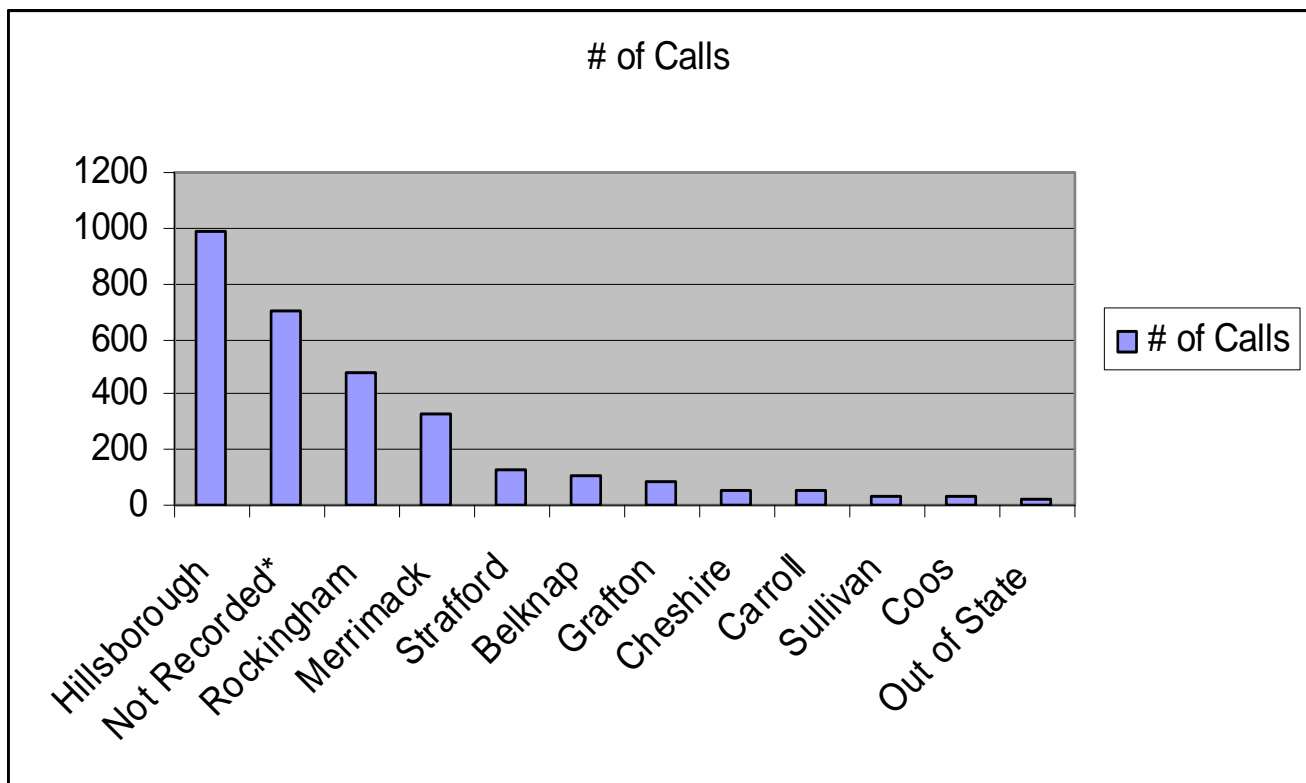

2-1-1 NH
Statistical Report
Caller's County
3/11/2009 to 4/11/2009
Total Calls in Date Range: 2,998

* Location not recorded as these calls were General Inquiries, 411 Calls, Hang-Ups, Wrong Numbers and Static Calls.