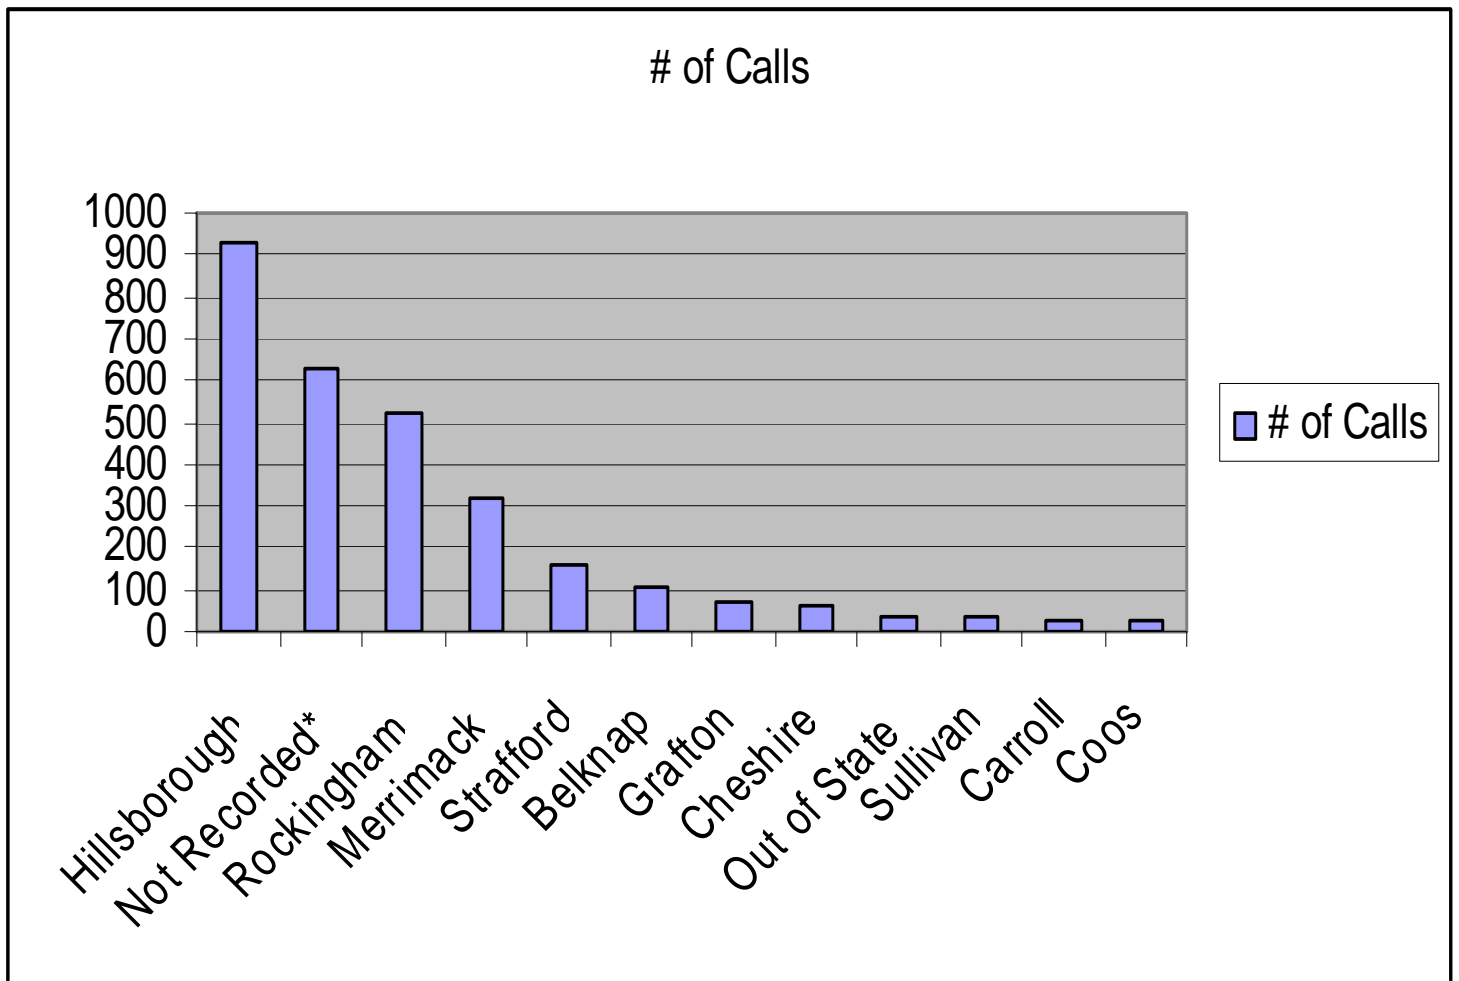

2-1-1 NH
Statistical Report
Caller's County
2/11/2009 to 3/11/2009
 Total Calls in Date Range: 2,940

* Caller did not wish to identify the location they were calling from.